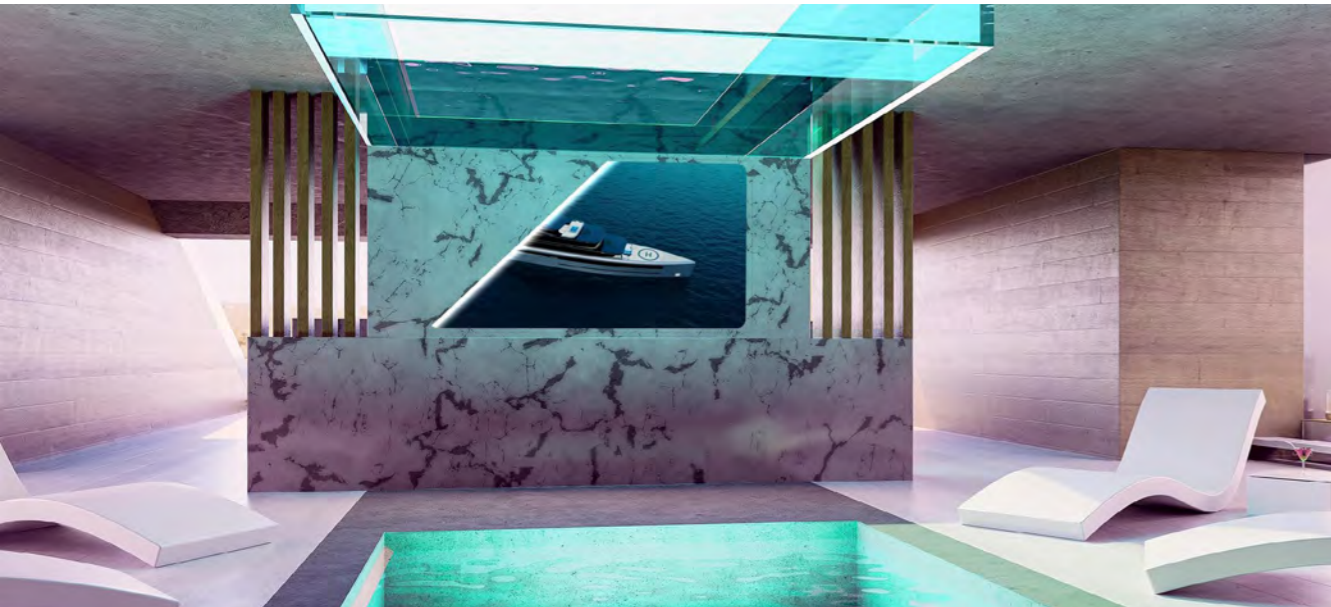

Introducing here our collaboration with Daroca Design, featuring their superb project Sunset. Under the visionary guidance of Alejandro Crespo Daroca, CEO and Head of Design at Daroca Design, Alchimia was seamlessly integrated in this 80m masterpiece, transforming it into an oasis of luxury and innovation.

In the beach club, guests can unwind by the interior swimming pool in a spa area. Alchimia displays offer a remarkable entertainment experience, allowing guests to enjoy their favorite shows or movies while basking in the pool's serene ambiance. On the opposite side, behind the bar, Alchimia bespoke elements have been seamlessly incorporated into natural stone, elevating the lounge experience to new heights. Here, guests can relax and savor drinks while staying updated with news, enjoying their favorite programs, or immersing themselves in music.

PROJECT: Sunset, 80m Yacht, including Alchimia Bespoke Elements (2 Alchimia Wall Elements with 100-inch displays and speakers).