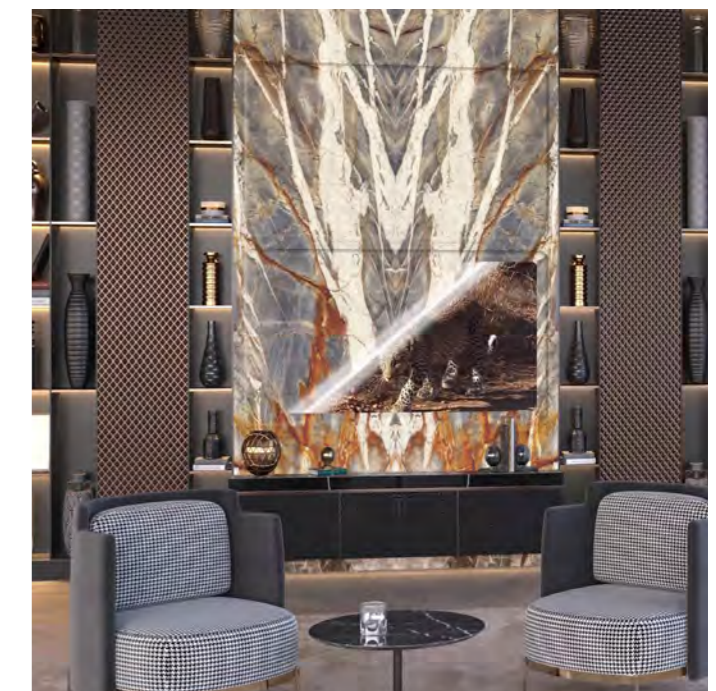

ALCHIMIA IMMERSIVE SOUND ELEMENT

The Alchimia Immersive Sound Element (AISE) redefines luxury audio systems, providing a revolutionary way to experience music and sound.

This innovative audio solution can be seamlessly integrated behind any natural stone or wood, eliminating the need for unsightly speakers or wires. The AISE emits sound through natural materials, creating an enchanting audio experience that cannot be located.

Whether you're relaxing in your living room, hosting a party, or simply enjoying your favorite playlist, Alchimia Immersive Sound Element will provide you with an unparalleled audio experience that is truly exceptional.